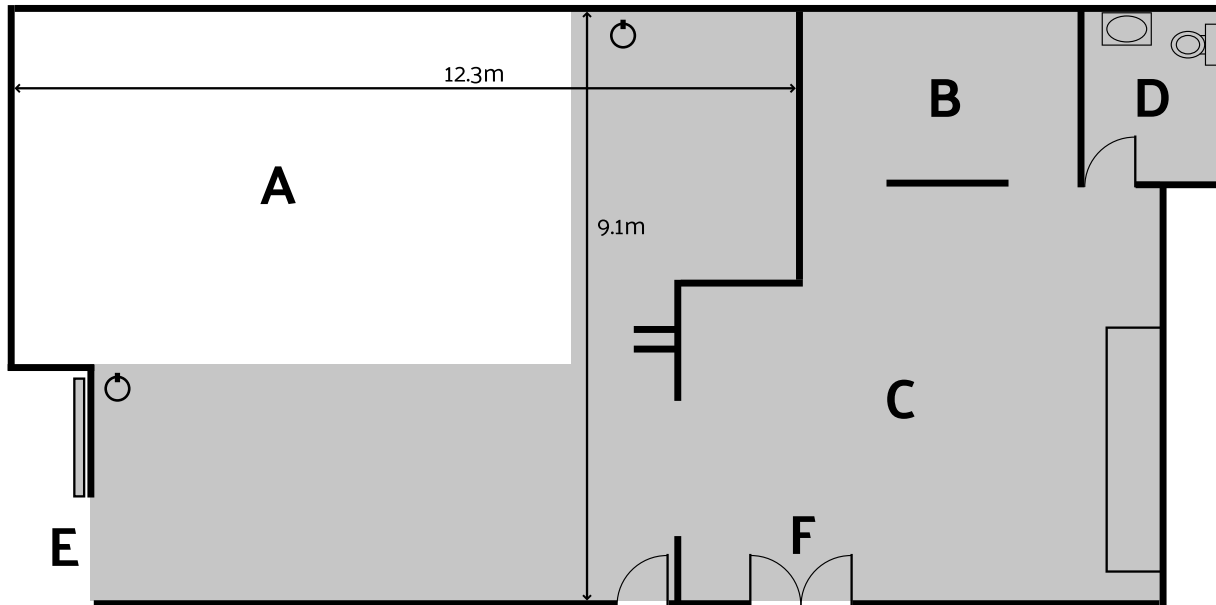

Cove View

Makeup and styling

Cove view from side

Self-contained kitchen and dining space

On our third floor, Studio 06 features:

- 5.3m wide infinity cove
- Self-contained kitchen and dining space
- Make up and styling area
- Toilet with shower

Total area:
153sqm / 1,650sqft

Ceiling height:
3.3m / 10.9ft

Cove width x depth x height:
5.3m / 17.5ft x 8.5m / 27.8ft x 3.3m / 10.9ft

See floorplan below for further info

Studio 06

153 sqm /
1,650 sqft

- A Infinity cove**
5.3m width x 8.5m depth x 3.3m height
17.5ft width x 27.8ft depth x 10.9ft height
 - B Hair, makeup and styling area**
4.2m x 2.6m
13.9ft x 8.6ft
 - C Kitchen / dining**
6.4m x 7.3m
21ft x 24.2ft
 - D Toilet and shower**
 - E Sliding door access**
 - F Client access**
- Power - 1 x 100 amp three phase feed**
6 x 63 amp single phase outlets