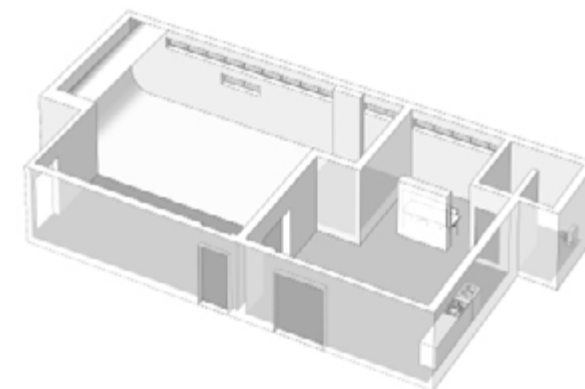

Cove View

Makeup and styling

Cove view from side

Self-contained kitchen and dining space

On our third floor, Studio 06 features:

- 5.3m wide infinity cove
- Self-contained kitchen and dining space
- Make up and styling area
- Toilet with shower

Total area:
153sqm / 1,650sqft

Ceiling height:
3.3m / 10.9ft

Cove width x depth x height:
5.3m / 17.5ft x 8.5m / 27.8ft x 3.3m / 10.9ft

See floorplan below for further info

Studio 06

153 sqm /
1,650 sqft

- A Infinity cove**
5.3m width x 8.5m depth x 3.3m height
17.5ft width x 27.8ft depth x 10.9ft height
 - B Hair, makeup and styling area**
4.2m x 2.6m
13.9ft x 8.6ft
 - C Kitchen / dining**
6.4m x 7.3m
21ft x 24.2ft
 - D Toilet and shower**
 - E Sliding door access**
 - F Client access**
- Power - 1 x 100 amp three phase feed**
6 x 63 amp single phase outlets