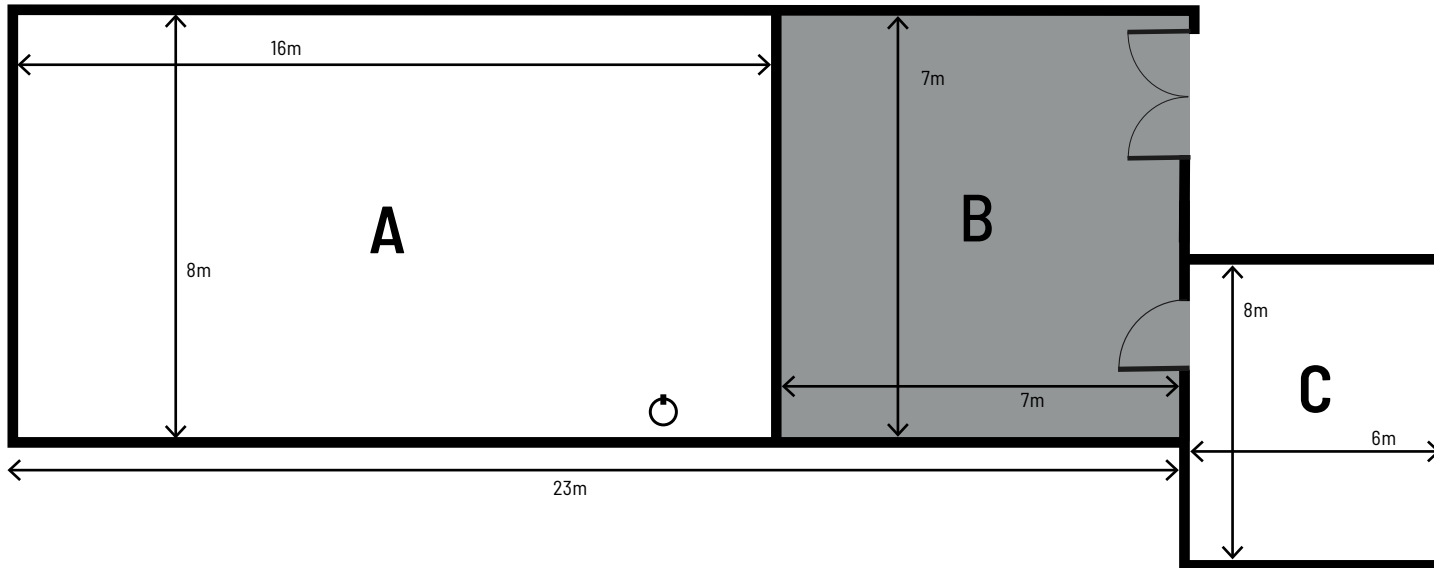

# Studio 08

204 sqm /  
2,200 sqft

## A Cove

Total area: 128 sqm / 1320 sqft

Ceiling height: 6.1m / 20ft

Deep: 16m / 53ft

Wide: 8m / 26ft

## B Lounge & Dining Area

Total area: 49 sqm / 527 sqft

7m x 7m / 23ft x 23ft

Ceiling height: 6.1m

## C Hair, Makeup & Syling

Total area: 48 sqm / 516 sqft

6m x 8m / 19ft x 26ft

Ceiling height: ??m