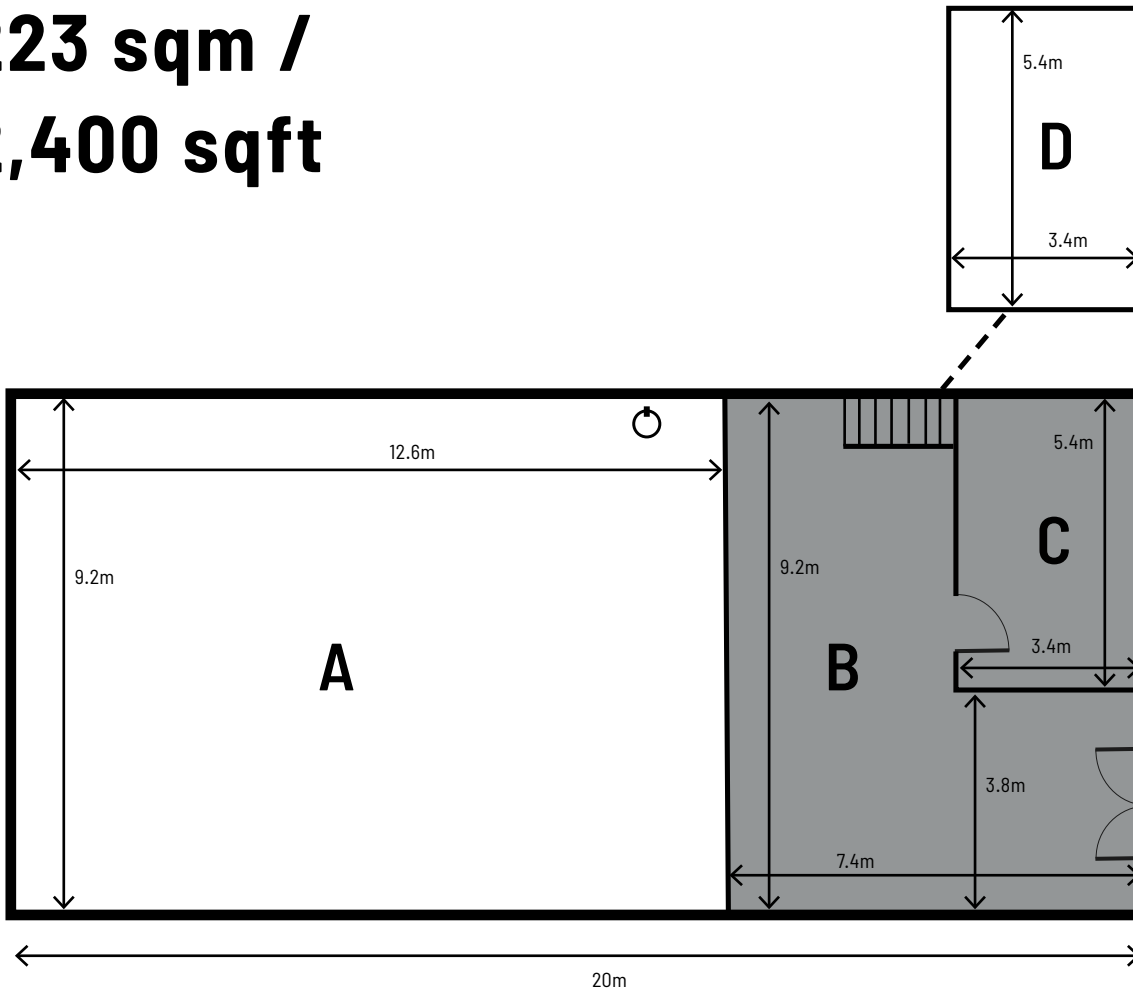

Studio 09

223 sqm /
2,400 sqft

A Cove

Total area: 116 sqm / 1250 sqft

Ceiling height: 6.1m / 20ft

Deep: 12.5m / 41ft

Wide: 9.5m / 31ft

B Lounge Area

Total area: 50 sqm / 538 sqft

C Hair, Makeup & Styling

Total area: 18.3 sqm / 197 sqft

3.4m x 5.4m / 11ft x 18ft

D Dining Mezzanine

Total area: 18.3 sqm / 197 sqft

3.4m x 5.4m / 11ft x 18ft

Power