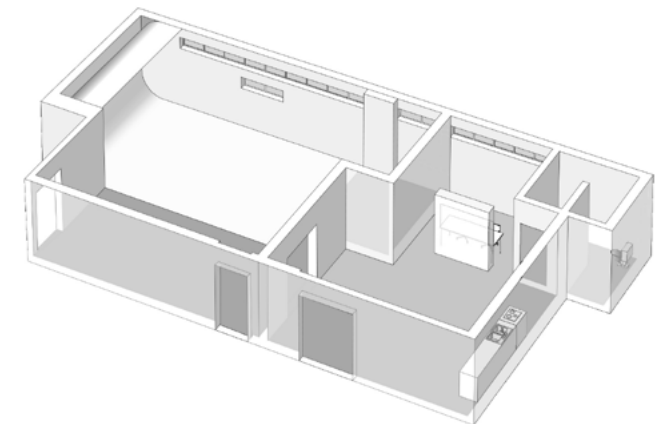

Cove View

Makeup and styling

Cove view from side

Self-contained kitchen and dining space

On our third floor, Studio 06 features:

- 5.3m wide infinity cove
- Self-contained kitchen and dining space
- Make up and styling area
- Toilet with shower

Total area:
153sqm / 1,650sqft

Ceiling height:
3.3m / 10.9ft

Cove width x depth x height:
5.3m / 17.5ft x 8.5m / 27.8ft x 3.3m / 10.9ft

See floorplan below for further info

Studio 06

153 sqm / 1,650 sqft

A Infinity cove

5.3m width x 8.5m depth x 3.3m height

17.5ft width x 27.8ft depth x 10.9ft height

B Hair, makeup and styling area

4.2m x 2.6m

13.9ft x 8.6ft

C Kitchen / dining

6.4m x 7.3m

21ft x 24.2ft