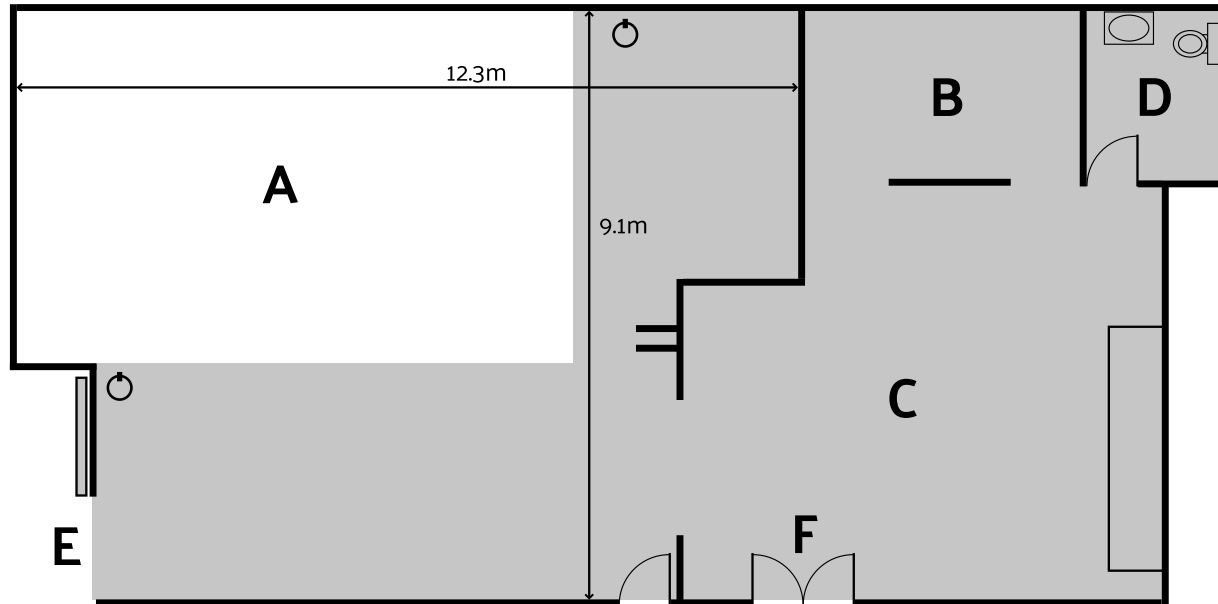

Cove View

Makeup and styling

Cove view from side

Self-contained kitchen and dining space

On our third floor, Studio 06 features:

- 5.3m wide infinity cove
- Self-contained kitchen and dining space
- Make up and styling area
- Toilet with shower

Total area:
153sqm / 1,650sqft

Ceiling height:
3.3m / 10.9ft

Cove width x depth x height:
5.3m / 17.5ft x 8.5m / 27.8ft x 3.3m / 10.9ft

See floorplan below for further info

Studio 06

153 sqm / 1,650 sqft

A Infinity cove

5.3m width x 8.5m depth x 3.3m height

17.5ft width x 27.8ft depth x 10.9ft height

B Hair, makeup and styling area

4.2m x 2.6m

13.9ft x 8.6ft

C Kitchen / dining

6.4m x 7.3m

21ft x 24.2ft