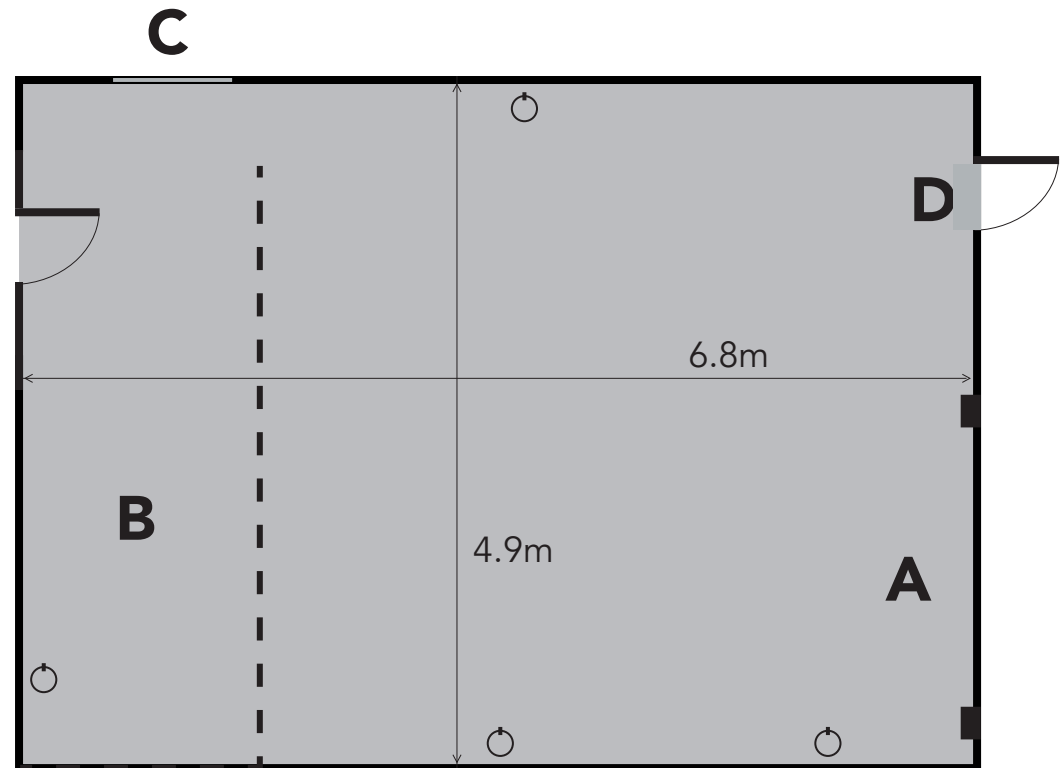

Studio 8

£300 + VAT (08.00 – 18.00)

Total area: 33.3m² / 358ft²

4.9m wide x 6.8m long

16ft wide x 22ft long

3.3m ceiling height

A= Colorama roll mount

B= Curtained dressing area

C= Window (with blackout drapes)

D= Roof access

○ Power outlets

2 x 32 amp single phase outlets

Extra items and services are available at additional cost.